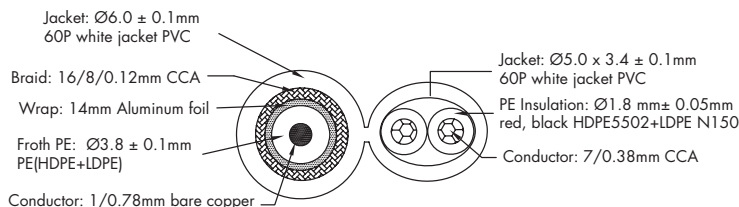

First Alert®

camera accessories

Contents

- 1 300 ft BNC Cable
- 1 BNC female to BNC female adaptor
- 1 BNC Female to RCA male connector

Product Specifications

General

Dimensions (Reel)	11.75" Dia x 6.25"H
Length	300 feet
Material	See construction diagram below
Indoor/Outdoor	Yes
Video Cable Terminations	(2) 75 ohm BNC Male: brass with tarnish resistant nickel plating, center contact gold plated brass (20 micro inches)
DC Power Terminations	(1) Jack Male, (1) Plug Female: (2.10mm I.D./5.5mm O.D.), brass with tarnish resistant nickel plating
Adaptors (included)	(1) 75 Ohm BNC Female to RCA Male Adaptor (1) 75 Ohm BNC Female to BNC Female Adaptor:

Shipping Specifications

Individual Reel

Dimensions	11.75" Dia x 6.25"H
Weight	14.1 lbs.
Cube	0.50 ft ³
UPC	0 29054 00882 4

Master Carton

Dimensions	13.00"L x 13.00"W x 13.75"H
Master Pack	2
Weight	29.8 lbs.
Cube	1.35 ft ³
I2of5	100 29054 00882 1